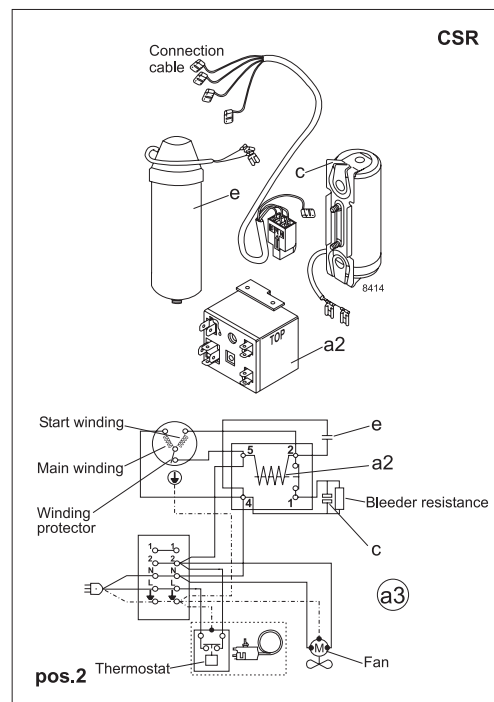

Accessories for	SC12CNX	Figure	Code number
Starting device	550 mm cable length	a3	117-7025
	1000 mm cable length	(pos.1)	117-7014
Starting device (kit)	1500 mm cable length	(pos.2)	117-9719
Starting relay		a2	Components of starting device
Start. capacitor		c	
Run capacitor		e	
Cover		b	
Cord relief		d	103N1004