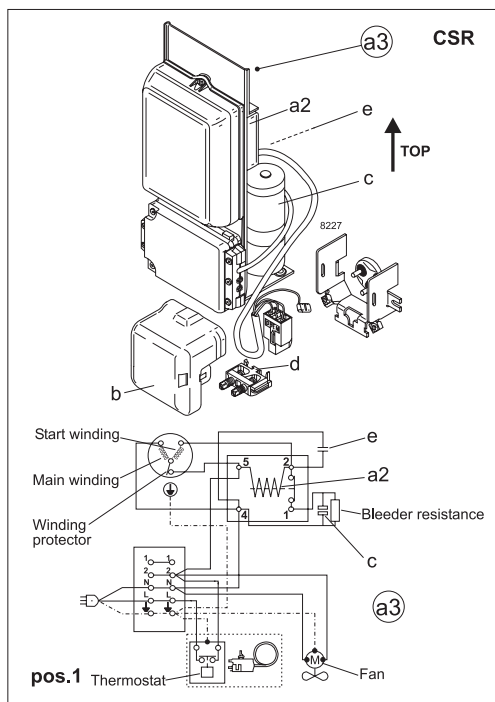

Accessories for	SC12CNX	Figure	Code number
Starting device	550 mm cable length	a3	117-7025
	1000 mm cable length	(pos.1)	117-7014
Starting device (kit)	1500 mm cable length	(pos.2)	117-9719
Starting relay		a2	Components of starting device
Start. capacitor		c	
Run capacitor		e	
Cover		b	
Cord relief		d	103N1004

Test conditions	EN 12900/CECOMAF*	ASHRAE LBP*
Condensing temperature	45°C	45°C
Ambient temperature	32°C	32°C
Suction gas temperature	32°C	32°C
Liquid temperature	no subcooling	32°C

Mounting accessories	Code number	
Bolt joint for one comp.	Ø: 16 mm	118-1917
Bolt joint in quantities	Ø: 16 mm	118-1918
Snap-on in quantities	Ø: 16 mm	118-1919